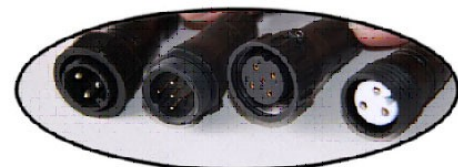

## WALL WASHER SCRAPER 72 SERIES

The Wall Washer is an LED light source that can be used to create a special effects light show by utilizing multiple color changing programs and various color scales. The direct mount hinge provides for easy angle adjustments and inter-linkable connection provides high performance, energy saving, and long lasting light output.

## SPECIFICATIONS

Wattage	72W
Voltage	120V AC
Average Lifetime	> 50,000 hrs
Colors	256 Gray scale levels for R,G,B 16 million colors in DMX RGB
Wash Height	15-25 ft
Beam Angle	30 degrees
Dimensions	24"L x 6"W x 4.5"H
Controller	DMX, RGB
LED	72