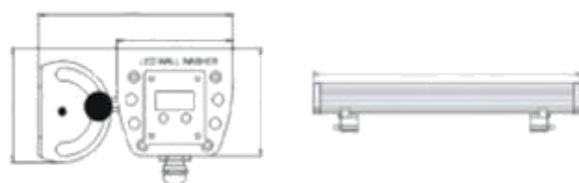

## WALL WASHER SCRAPER 72 SERIES

The Wall Washer is an LED light source that can be used to create a special effects light show by utilizing multiple color changing programs and various color scales. The direct mount hinge provides for easy angle adjustments and inter-linkable connection provides high performance, energy saving, and long lasting light output.

## SPECIFICATIONS

Wattage	72W
Voltage	120V AC
Average Lifetime	> 50,000 hrs
Colors	256 Gray scale levels for R,G,B 16 million colors in DMX RGB
Wash Height	15-25 ft
Beam Angle	30 degrees
Dimensions	24"L x 6"W x 4.5"H
Controller	DMX, RGB
LED	72